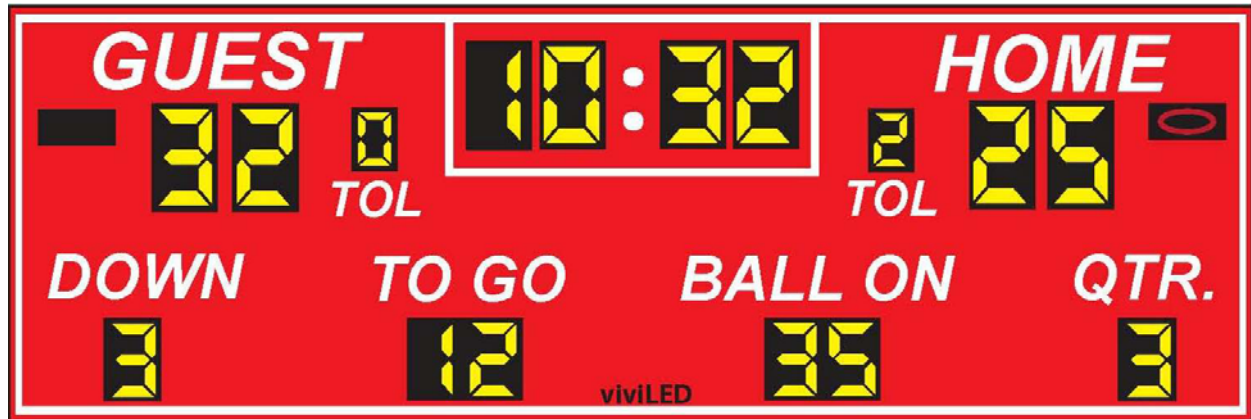

### **SPECIFICATIONS**

<b><u>Dimensions:</u></b>	Width: 32ft Height: 10ft
<b><u>Weight:</u></b>	880 lbs
<b><u>Electrical:</u></b>	5 Amps, 120 VAC
<b><u>Display Material:</u></b>	Aluminum
<b><u>Information Displayed:</u></b>	GAME TIME, GUEST, HOME, TIME OUTS LEFT, DOWN, TO GO, BALL ON, QUARTER, POSSESSION
<b><u>Caption Height:</u></b>	15 in, 12 in, 9 in
<b><u>Caption Material:</u></b>	Vinyl
<b><u>Digit Height:</u></b>	30 in, 24 in, 18 in
<b><u>Digit Colors:</u></b>	Amber or Red
<b><u>Controller:</u></b>	Easy to use (light weight and portable)

### Model 13248 Features

- Choice of standard paint colors
- Scoreboards are painted with long lasting enamel based paint
- Choice of red or amber LED displays
- All aluminum construction
- Mounting hardware is supplied for permanent installations on customer provided supporting posts.
- All LED display circuit boards are conformal coated for outdoor protection.
- Five year limited warranty
- Lifetime technical support by phone or e-mail