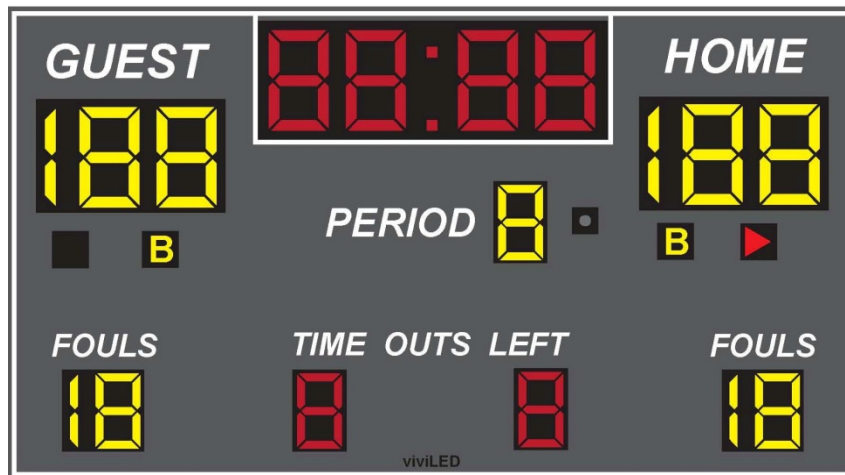

Indoor Basketball MODEL BK-303

SPECIFICATIONS

<u>Dimensions:</u>	Width: 9ft Height: 5ft
<u>Weight:</u>	135 lbs
<u>Electrical:</u>	3 Amps, 120 VAC
<u>Display Material:</u>	Aluminum
<u>Information Displayed:</u>	GAME TIME, GUEST, HOME, PERIOD, FOULS, TIME OUTS LEFT, BONUS, POSSESSION, HORN
<u>Caption Height:</u>	5 in, 4in, 3in
<u>Caption Material:</u>	Vinyl
<u>Digit Height:</u>	12 in, 9 in
<u>Digit Colors:</u>	Amber or Red
<u>Controller:</u>	Easy to use (light weight and portable)

Model 13248 Features

- Choice of standard paint colors
- Scoreboards are painted with long lasting enamel based paint
- Choice of red or amber LED displays
- All aluminum construction
- Mounting hardware is supplied for permanent installations.
- Five year limited warranty
- Lifetime technical support by phone or e-mail

Optional Features

- Additional warranty or support plans
- Full color video displays
- Single color electronic team names instead of guest and home
- Up to 1,000 feet of data cable
- Wireless communication system
- Custom paint colors
- Separate ID panels with specific pictures, texts, and graphics that can be mounted on the top, side or bottom, of the board.