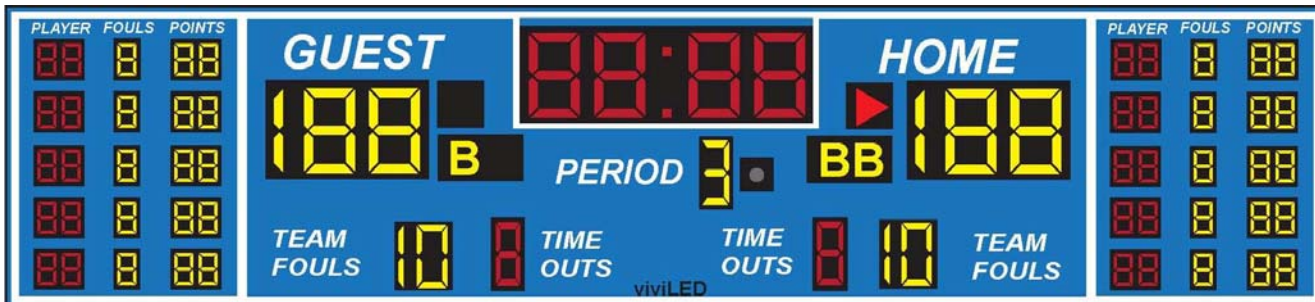

Indoor Basketball MODEL BK-203

SPECIFICATIONS

Dimensions:

Width: 22ft Height: 5ft

Weight:

280 lbs

Electrical:

6 Amps, 120 VAC

Display Material:

Aluminum

Information Displayed:

GAME TIME, GUEST, HOME, PERIOD, TEAM FOULS, TIME OUTS, BONUS, POSSESSION, PLAYER #, FOULS, POINTS

Caption Height:

6 in, 5 in, 3 in, 2in

Caption Material:

Vinyl

Digit Height:

16 in, 12in, 6in

Digit Colors:

Amber or Red

Controller:

Easy to use (light weight and portable)

Model 13248 Features

- Choice of standard paint colors
- Scoreboards are painted with long lasting enamel based paint
- Choice of red or amber LED displays
- All aluminum construction
- Mounting hardware is supplied for permanent installations.
- Five year limited warranty
- Lifetime technical support by phone or e-mail

Optional Features

- Additional warranty or support plans
- Full color video displays
- Single color electronic team names instead of guest and home
- Up to 1,000 feet of data cable
- Wireless communication system
- Custom paint colors
- Separate ID panels with specific pictures, texts, and graphics that can be mounted on the top, side or bottom, of the board.