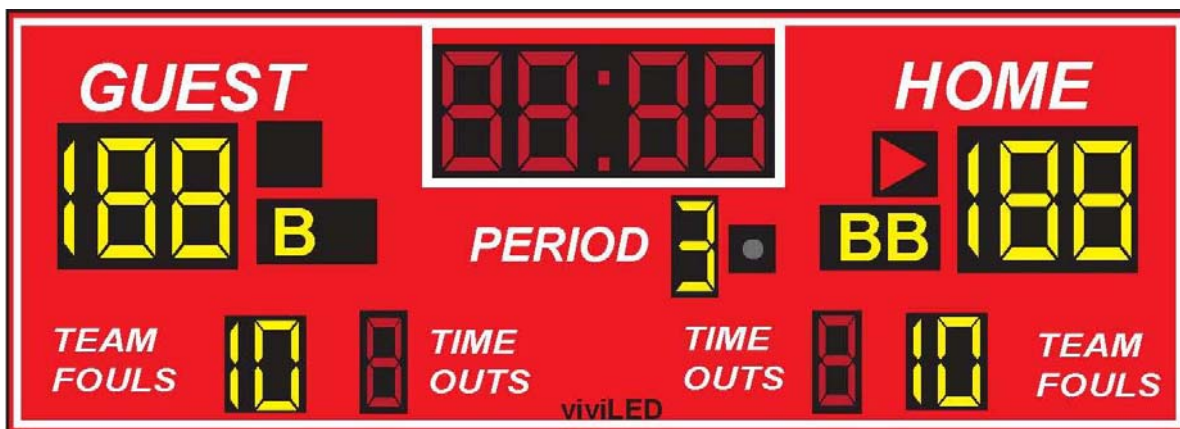

Indoor Basketball MODEL BK-103

SPECIFICATIONS

<u>Dimensions:</u>	Width: 14ft Height: 5ft
<u>Weight:</u>	190 lbs
<u>Electrical:</u>	3 Amps, 120 VAC
<u>Display Material:</u>	Aluminum
<u>Information Displayed:</u>	GAME TIME, GUEST, HOME, INN, PERIOD, TEAM FOULS, TIME OUTS, BONUS, POSSESSION, HORN
<u>Caption Height:</u>	6 in, 5in, 3in
<u>Caption Material:</u>	Vinyl
<u>Digit Height:</u>	16 in, 12in
<u>Digit Colors:</u>	Amber or Red
<u>Controller:</u>	Easy to use (light weight and portable)

Model 13248 Features

- Choice of standard paint colors
- Scoreboards are painted with long lasting enamel based paint
- Choice of red or amber LED displays
- All aluminum construction
- Mounting hardware is supplied for permanent installations.
- Five year limited warranty
- Lifetime technical support by phone or e-mail

Optional Features

- Additional warranty or support plans
- Full color video displays
- Single color electronic team names instead of guest and home
- Up to 1,000 feet of data cable
- Wireless communication system
- Custom paint colors
- Separate ID panels with specific pictures, texts, and graphics that can be mounted on the top, side or bottom, of the board.