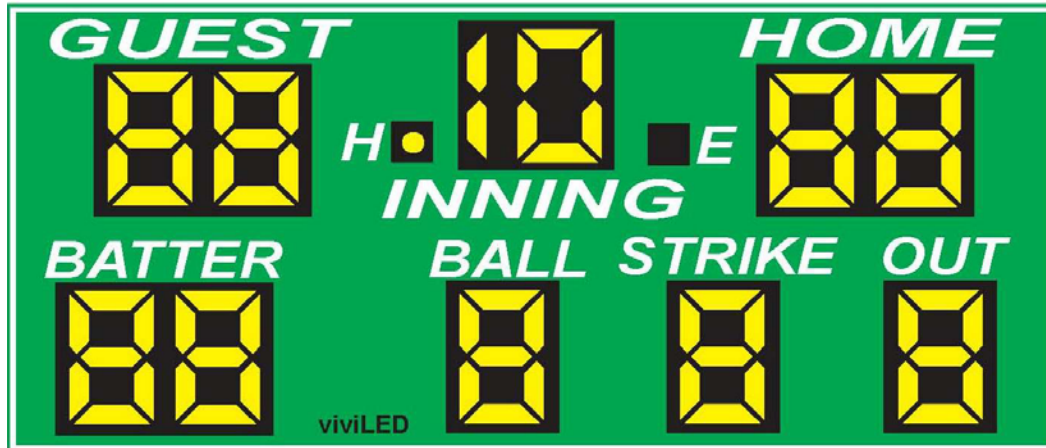

Outdoor Baseball MODEL BB-203

SPECIFICATIONS

<u>Dimensions:</u>	Width: 14ft Height: 6ft
<u>Weight:</u>	225 lbs
<u>Electrical:</u>	4 Amps, 120 VAC
<u>Display Material:</u>	Aluminum
<u>Information Displayed:</u>	GUEST, HOME, BATTER, INN, BALL, STRIKE, OUT.
<u>Caption Height:</u>	8 in, 6in
<u>Caption Material:</u>	Vinyl
<u>Digit Height:</u>	All digits are 18 in
<u>Digit Colors:</u>	Amber or Red
<u>Controller:</u>	Easy to use (light weight and portable)

Model 13248 Features

- Choice of standard paint colors
- Scoreboards are painted with long lasting enamel based paint
- Choice of red or amber LED displays
- All aluminum construction
- Mounting hardware is supplied for permanent installations on customer provided supporting posts.
- All LED display circuit boards are conformal coated for outdoor protection.
- Five year limited warranty
- Lifetime technical support by phone or e-mail